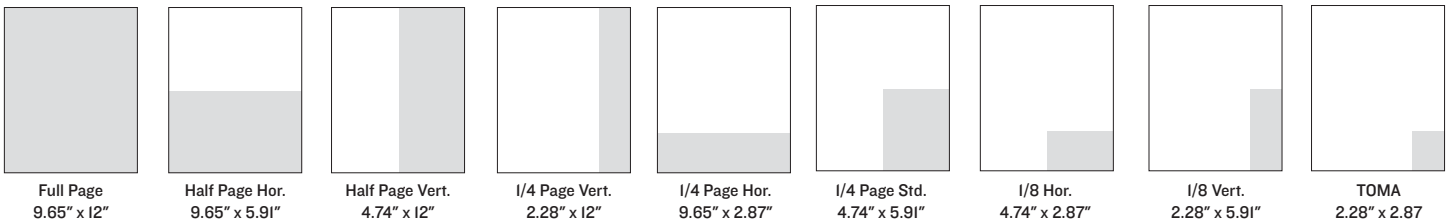

DISPLAY AD SPECS:

CAMERA READY ADS:

Ads not built by the Flathead Beacon must be 300 dpi or greater, submitted as hi-resolution pdf or other compatible format. Camera ready ads will not be modified.

DISTRIBUTION:

PUBLISHED WEEKLY, **EVERY WEDNESDAY** WEEKLY CIRCULATION: **25,000 AND GROWING**

DISTRIBUTED AT OVER **600** LOCATIONS IN THE FLATHEAD, MISSION, AND TOBACCO VALLEYS.

SALES & AD MATERIAL DEADLINE:

EVERY FRIDAY, 12PM
Subject to change during holidays

PRODUCTS OF THE BEACON