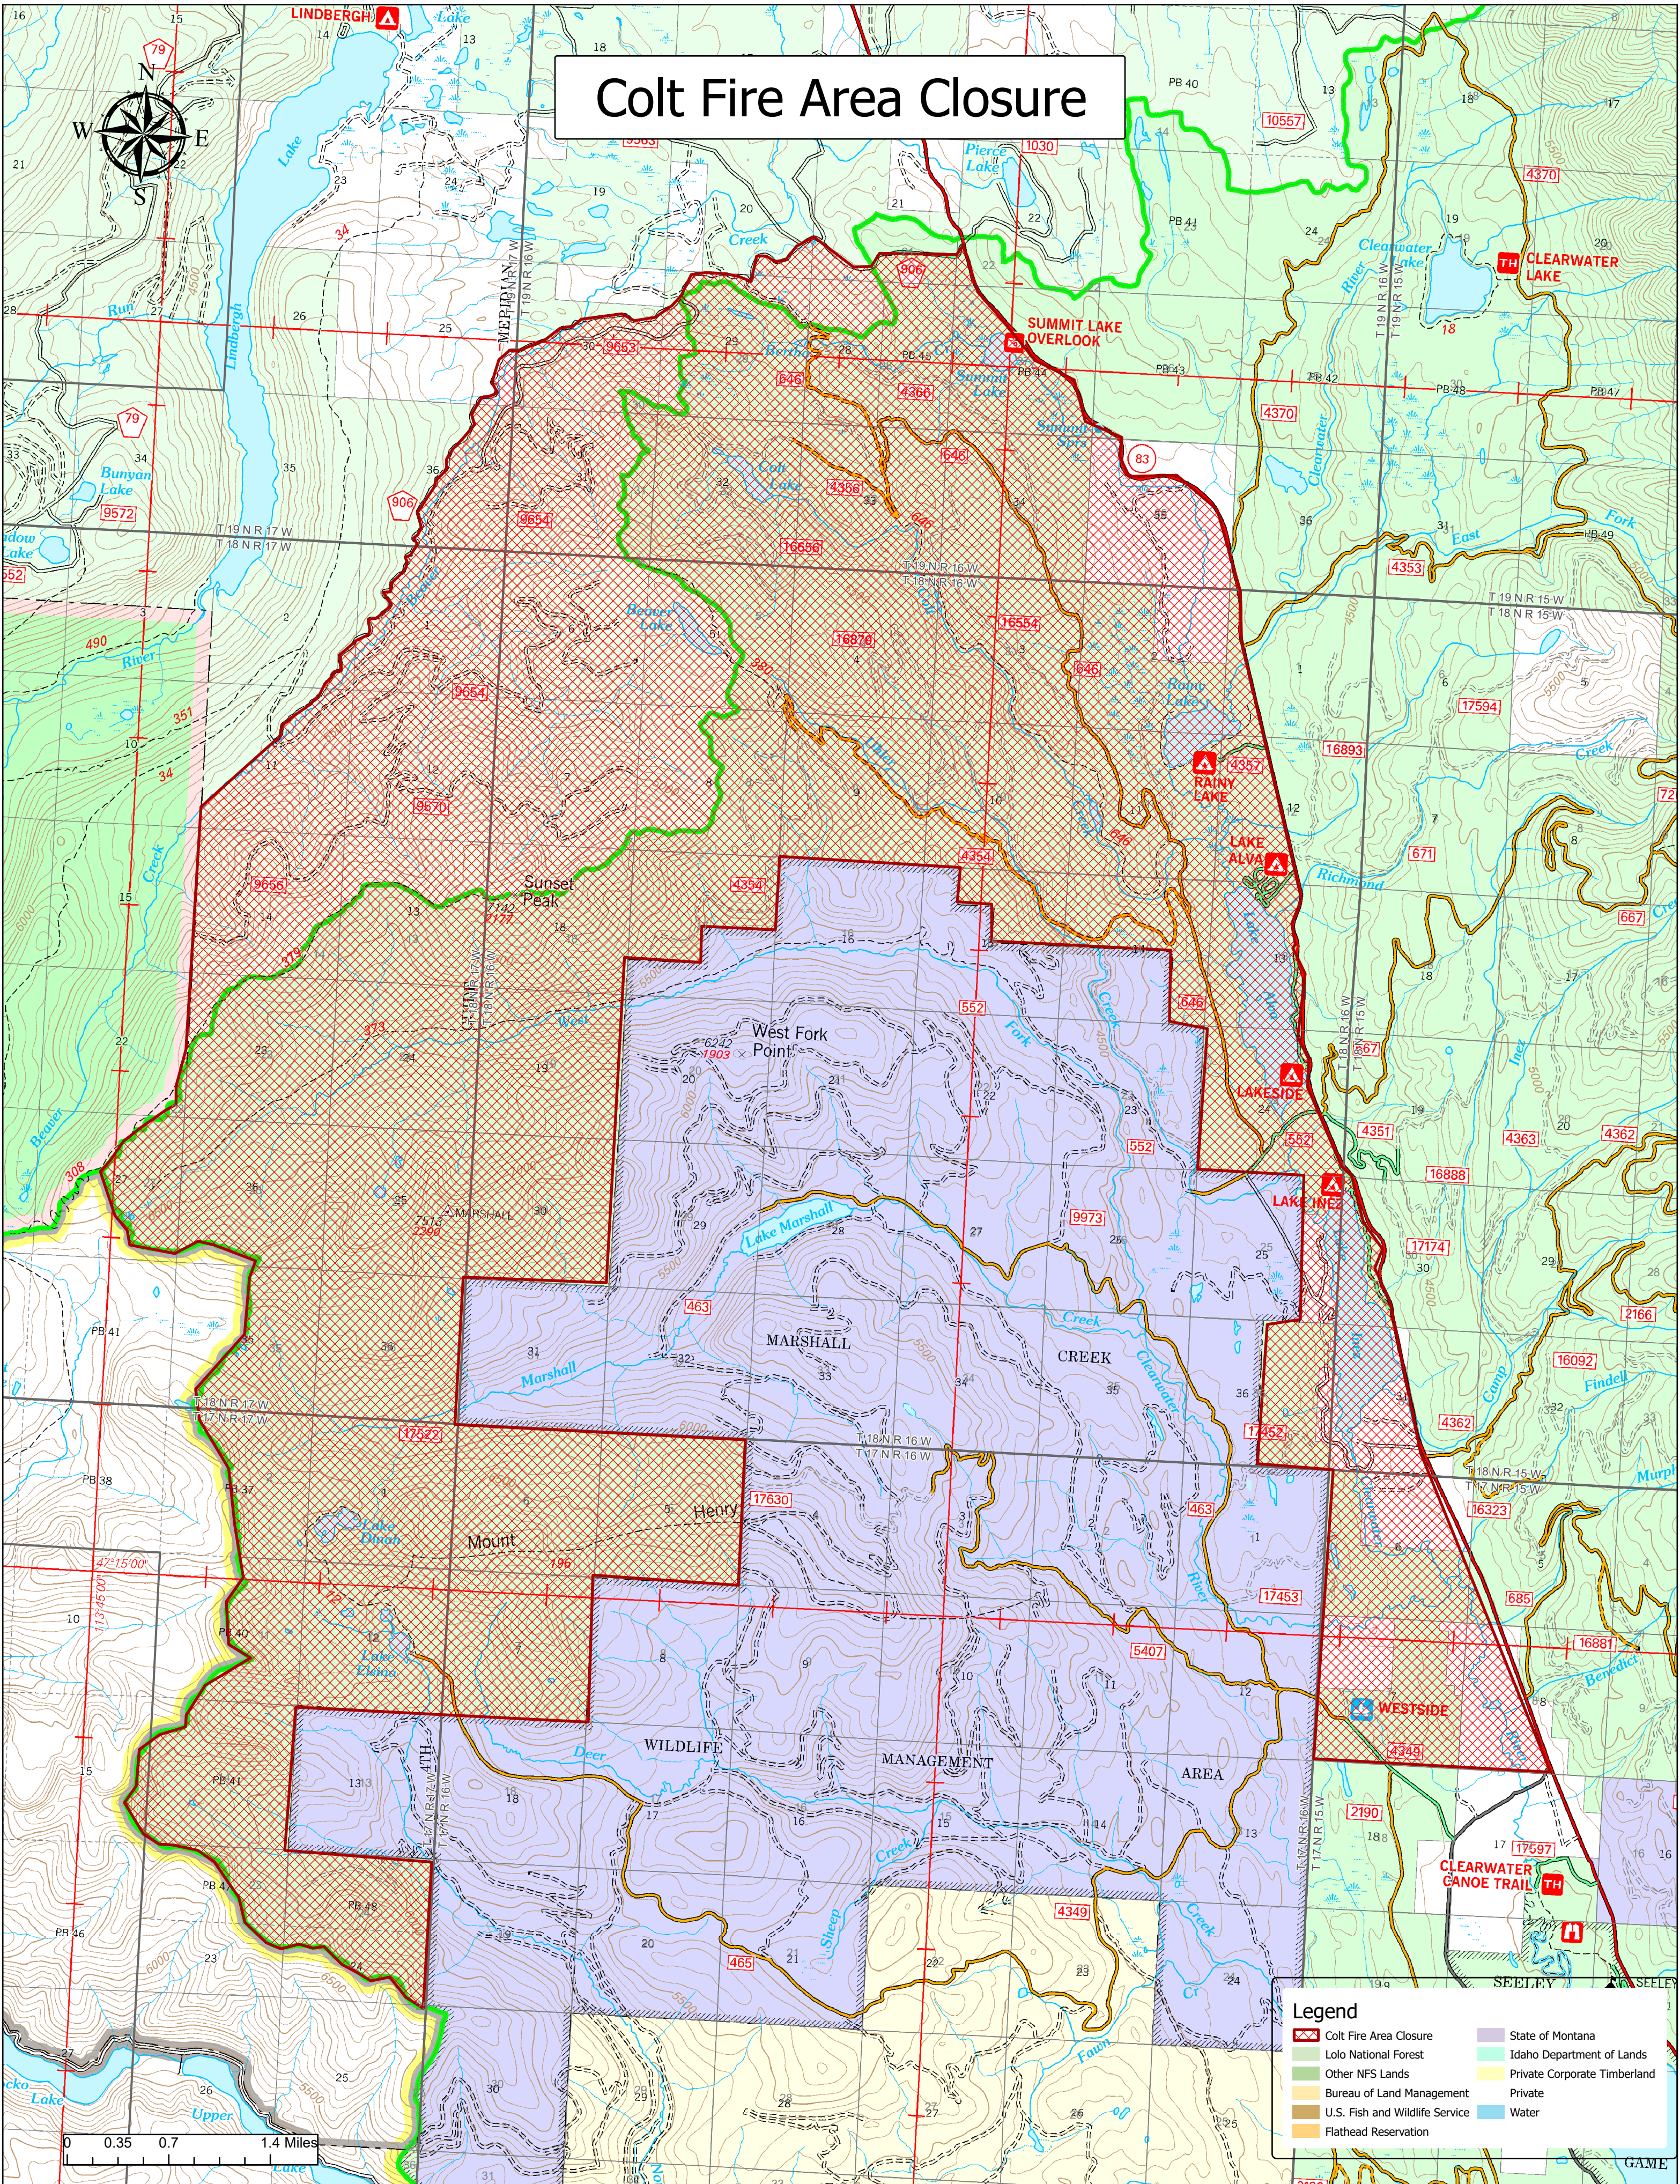

# Colt Fire Area Closure

**Legend**

Colt Fire Area Closure	State of Montana
Lolo National Forest	Idaho Department of Lands
Other NFS Lands	Private Corporate Timberland
Bureau of Land Management	Private
U.S. Fish and Wildlife Service	Water
Flathead Reservation	