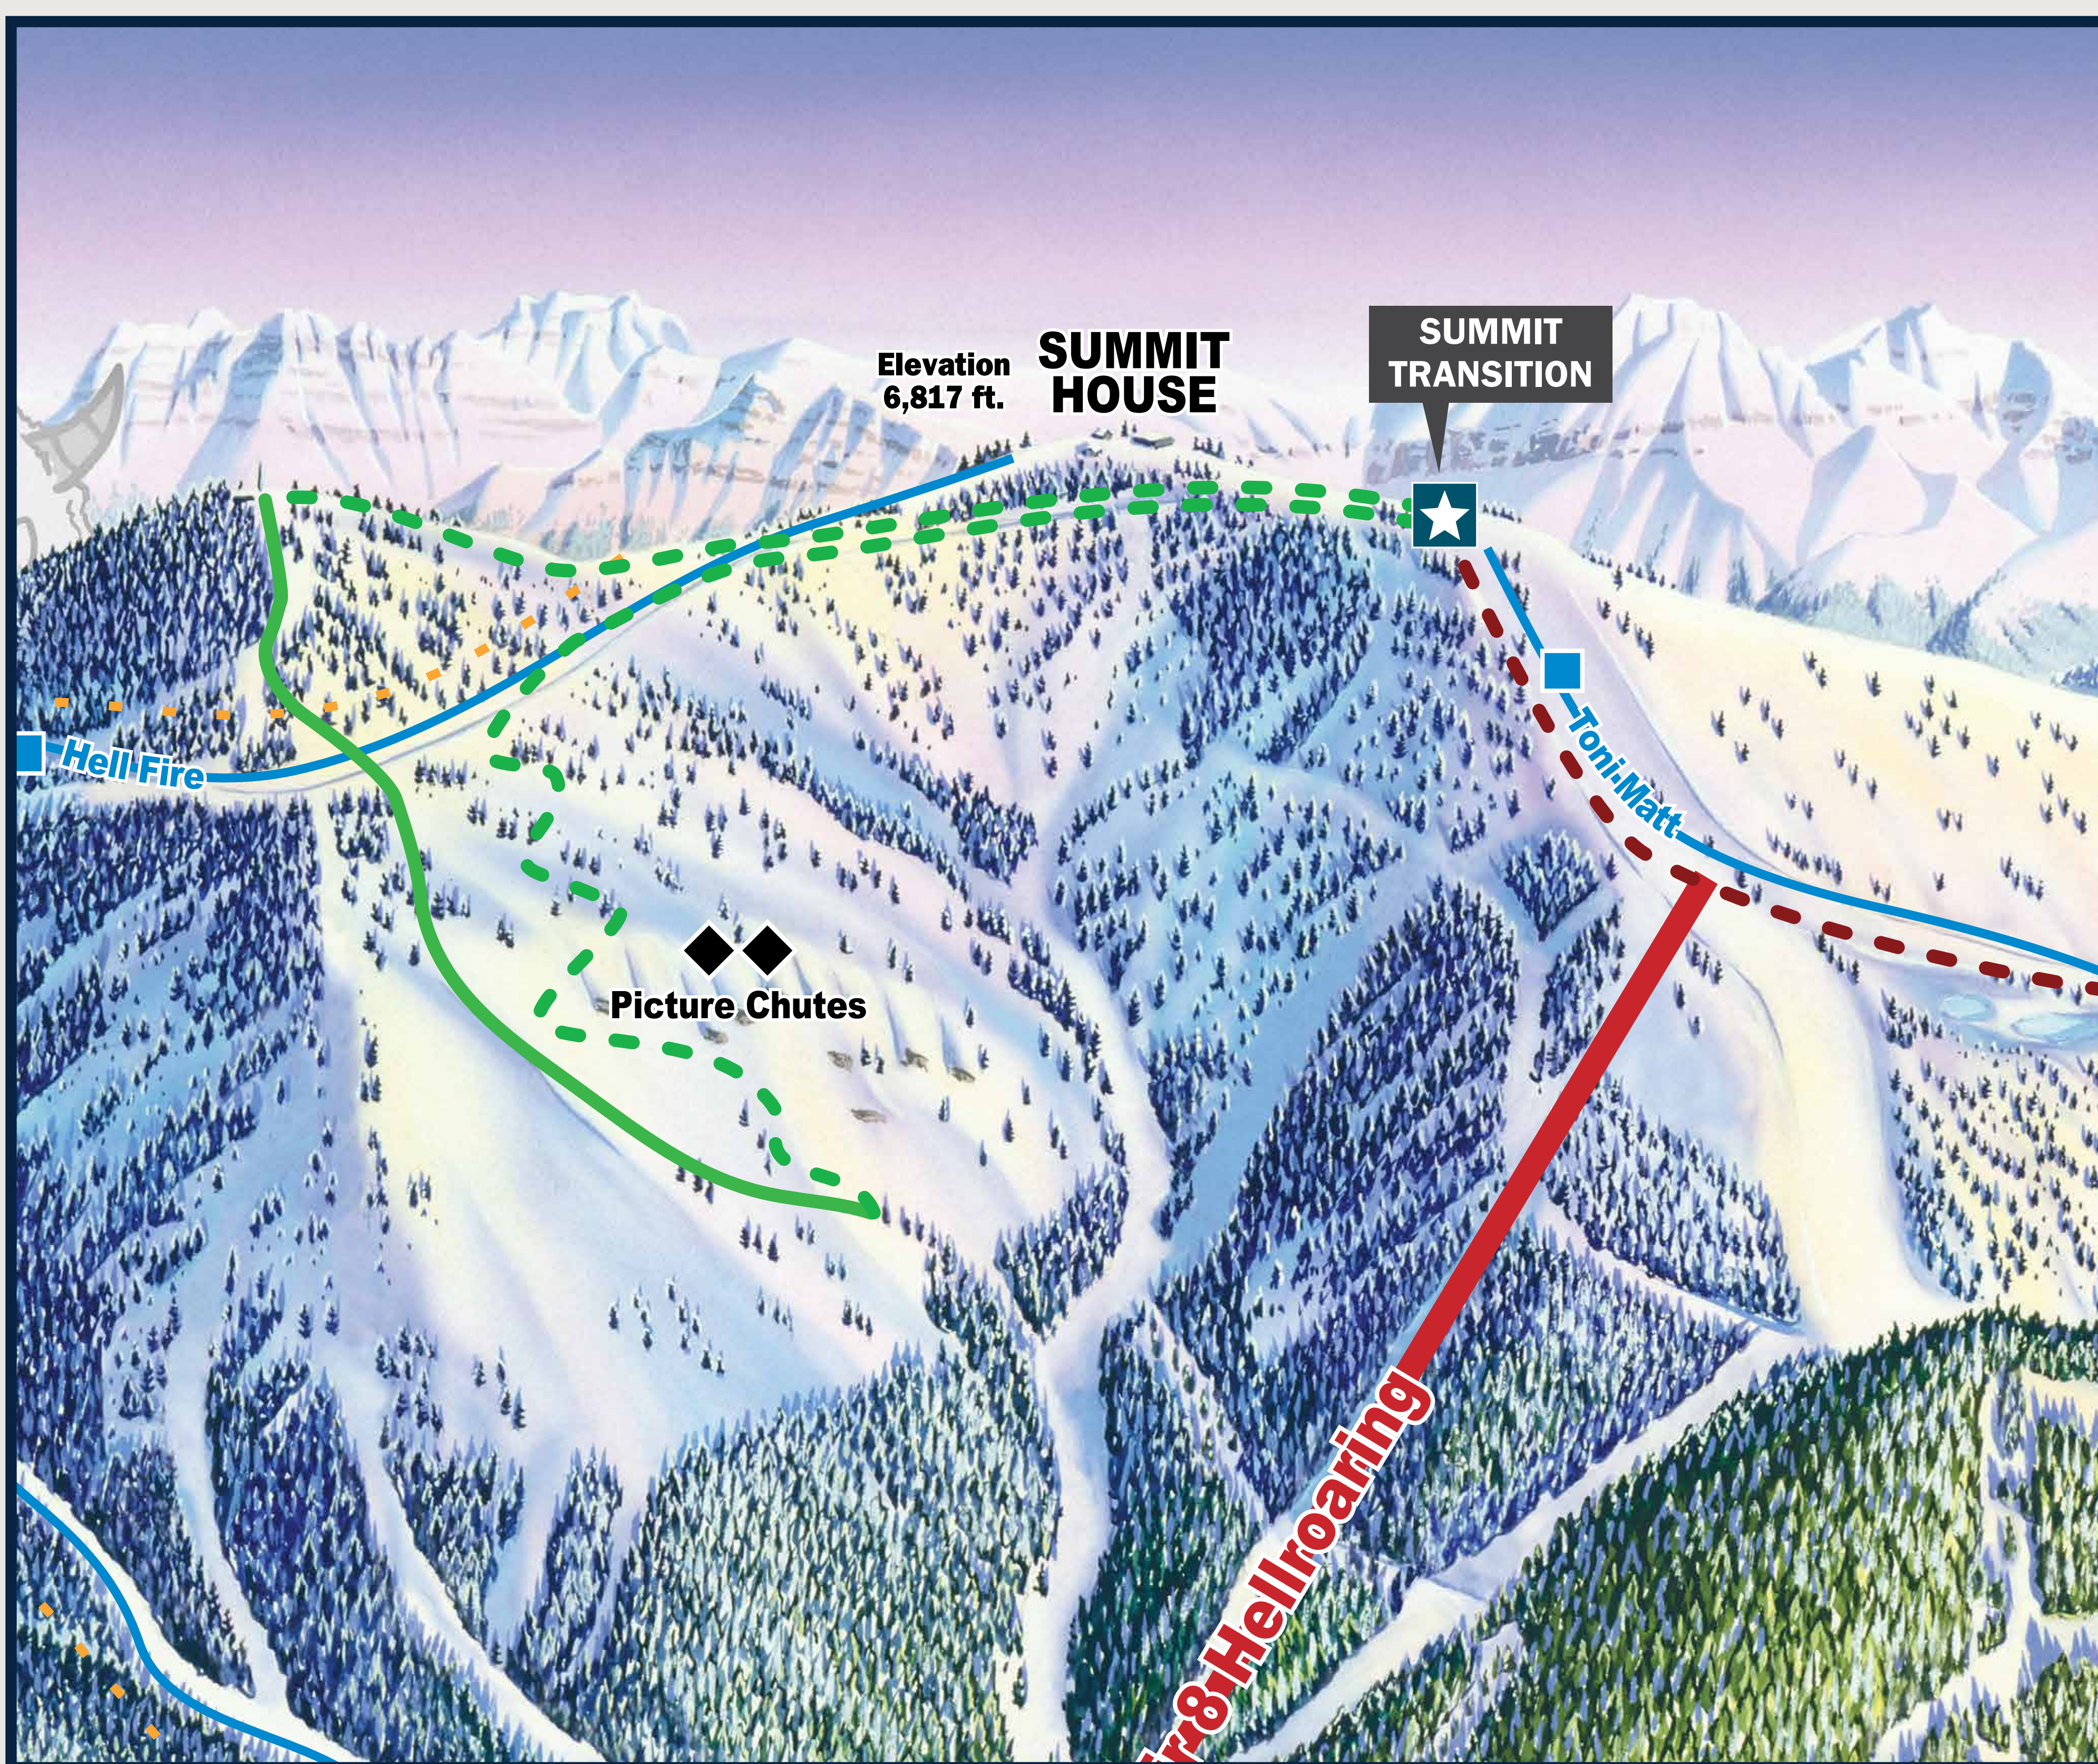

SKI MOUNTAINEERING RACE

## WFWO MAP KEY

Race Start

Summit Transition

Uphill Route

Downhill Route

### STAGE 3 - Haskill Loop

Blue Square and Black Diamond

### STAGE 4 - East Rim Loop

Black Diamond