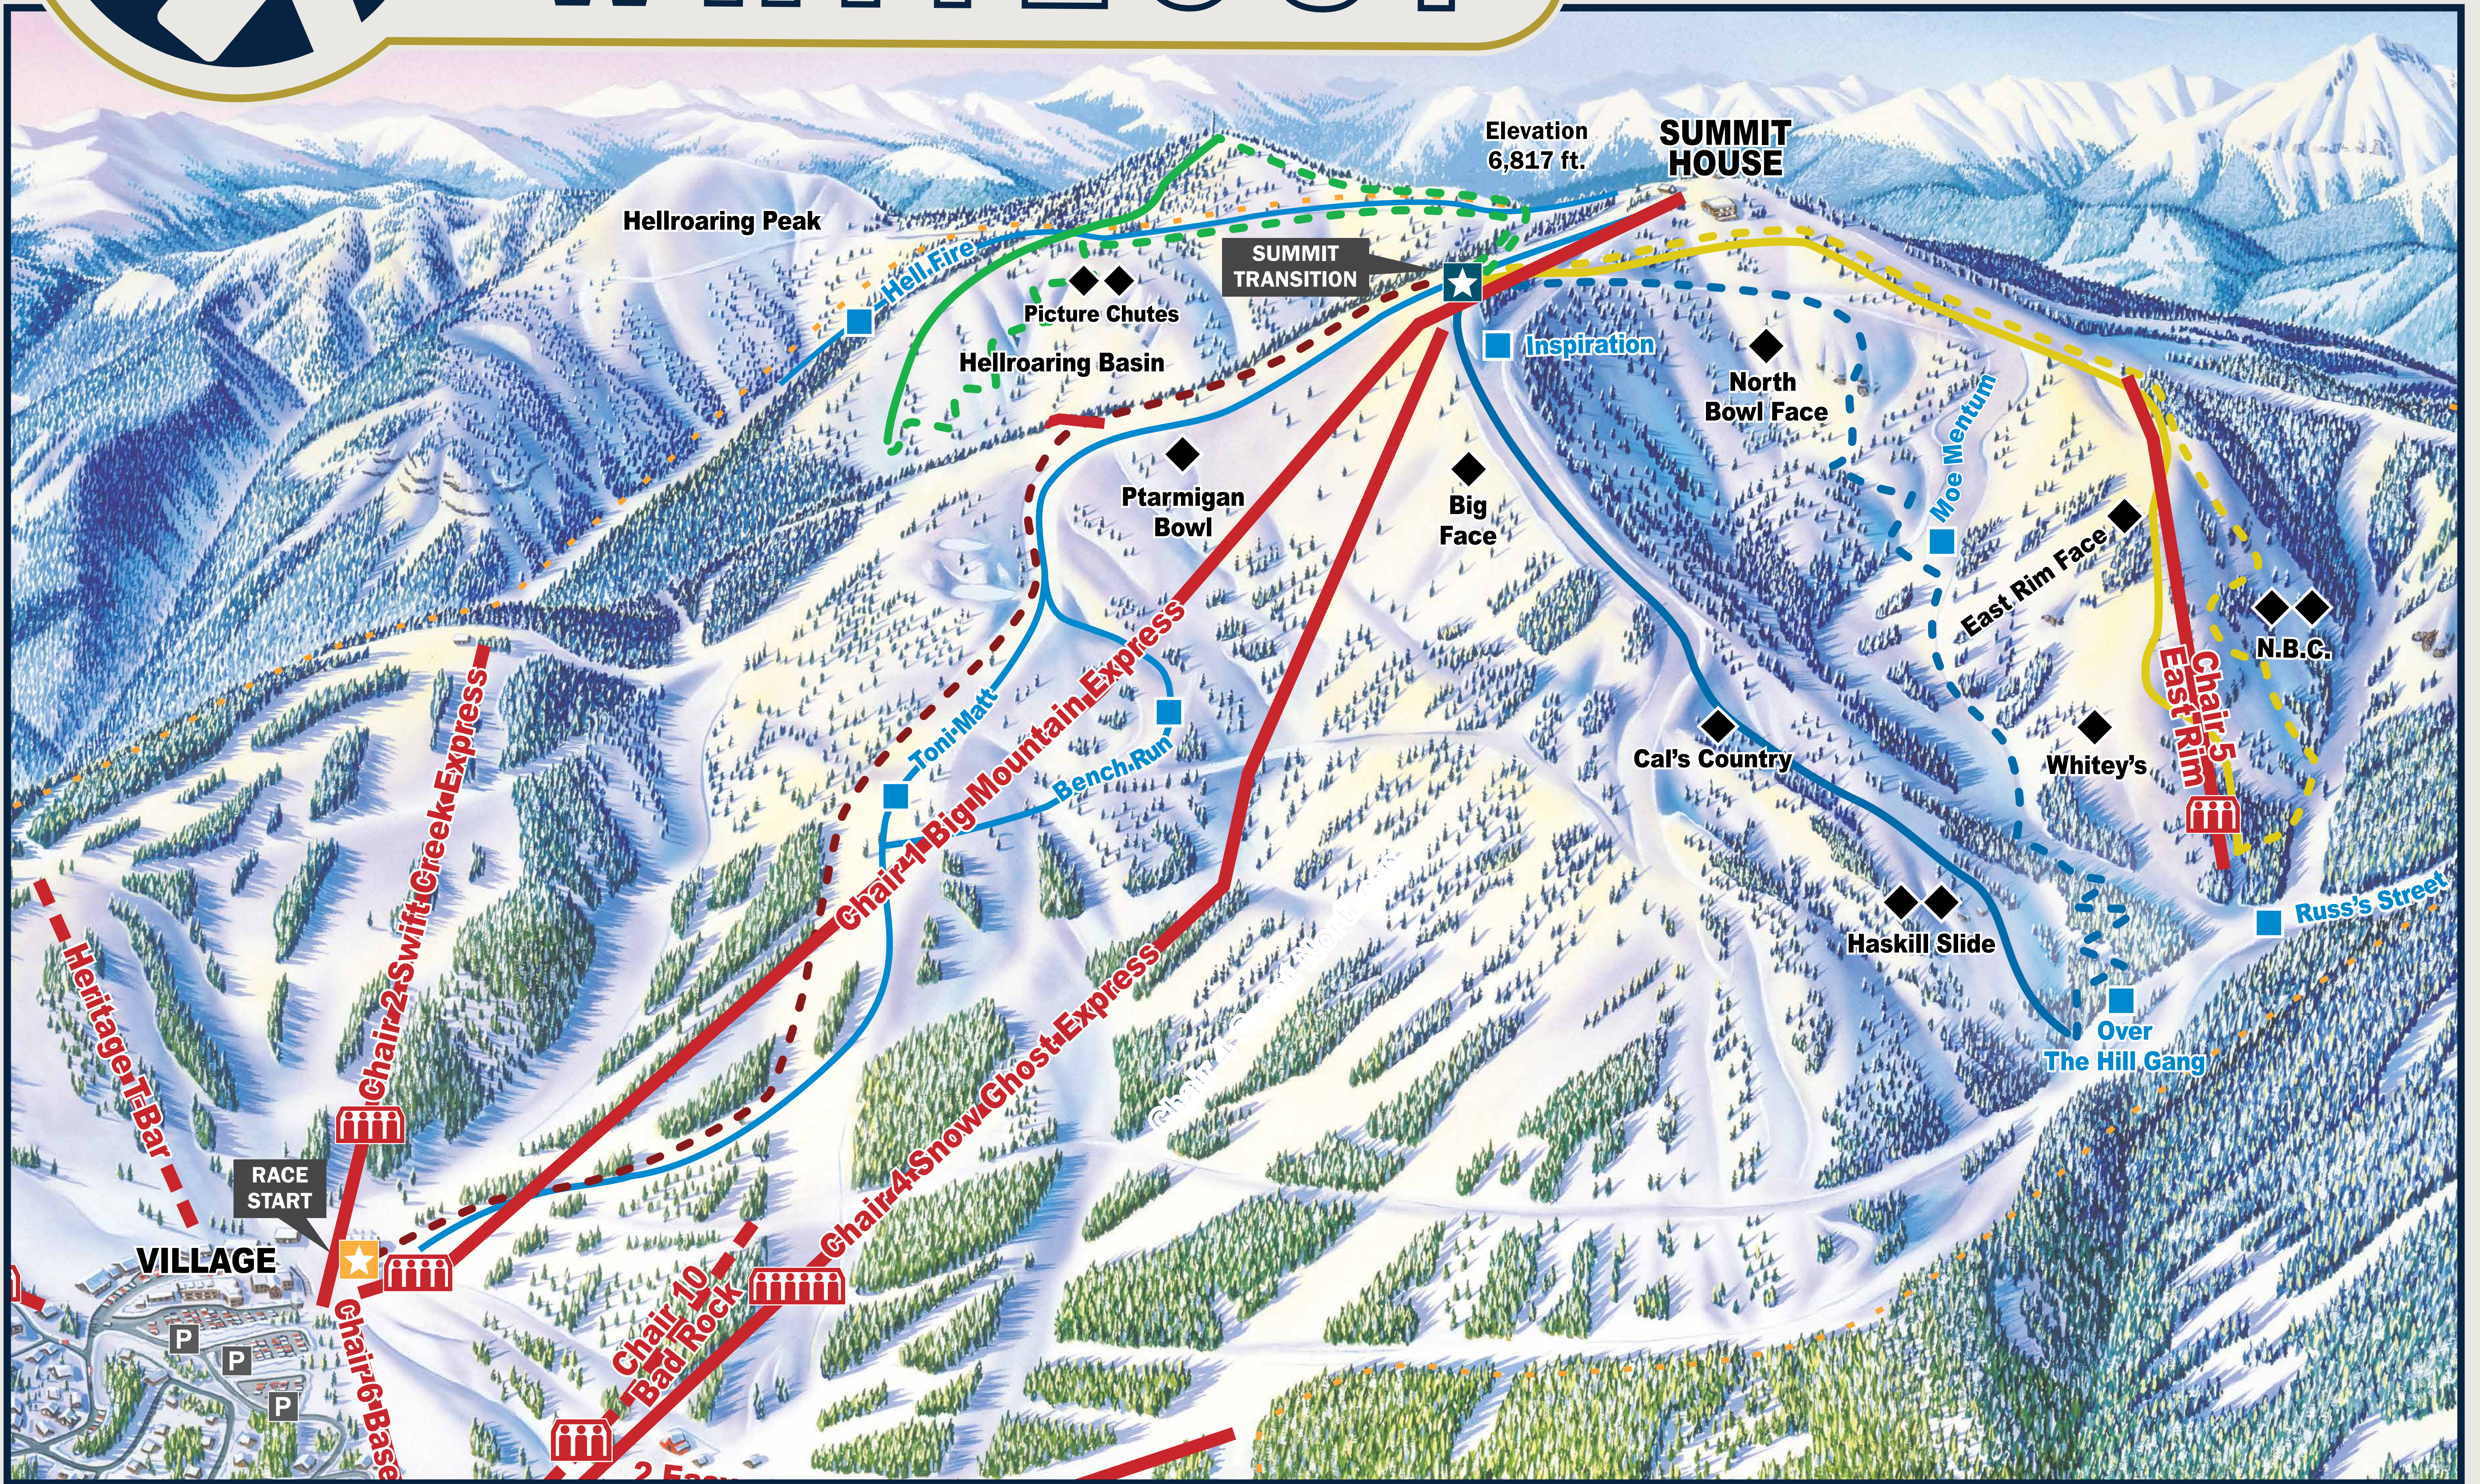

SKI MOUNTAINEERING RACE

## WFWO MAP KEY

Race Start

Summit Transition

Uphill Route

Downhill Route

### STAGE 3 - Haskill Loop

Blue Square and Black Diamond

### STAGE 4 - East Rim Loop

Black Diamond