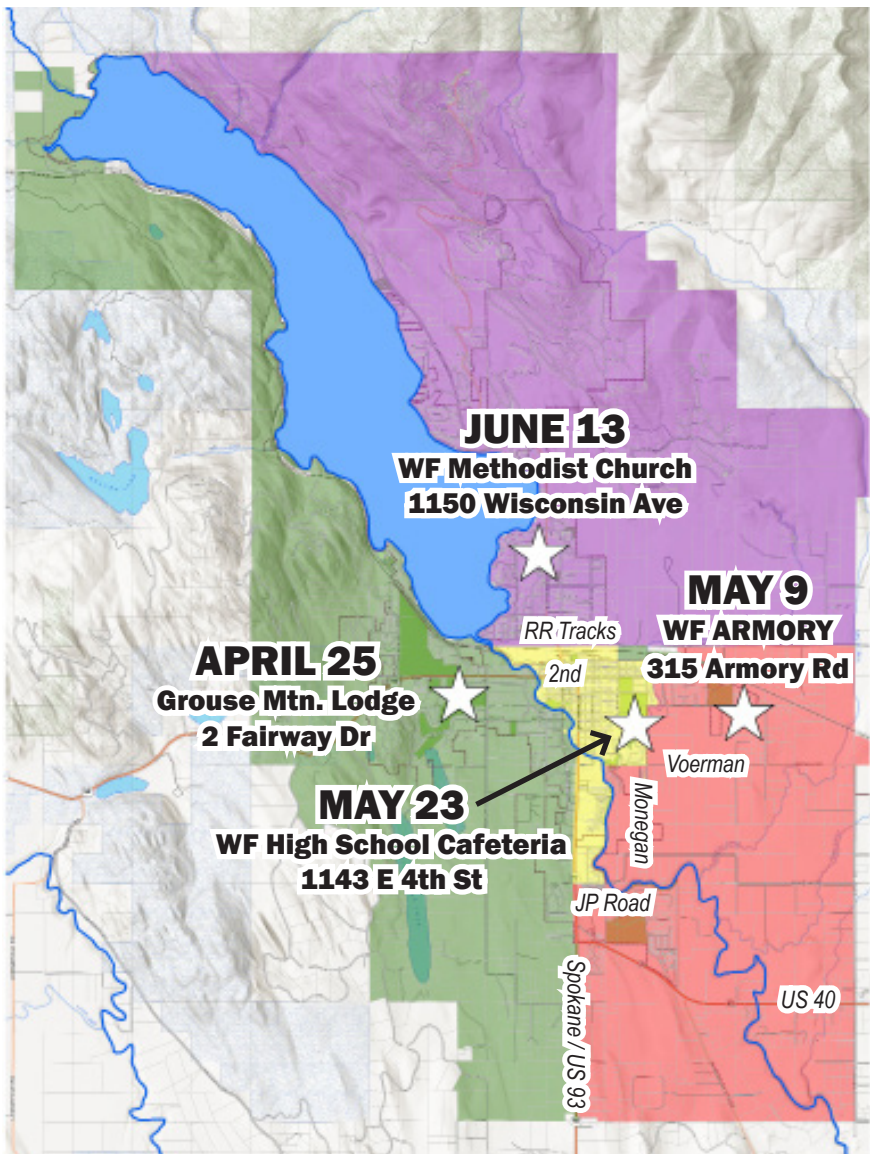

VISION WHITEFISH 2045 GROWTH POLICY UPDATE

NEIGHBORHOOD VISIONING SESSIONS

We are coming to an area NEAR YOU to ask you to identify distinctive areas of the city, and tell us what is special about your neighborhood and specific geographic areas.

ALL SESSIONS WILL BE 6:00 - 7:30 PM

FOUR DIFFERENT DATES!

FOUR DIFFERENT LOCATIONS!

Choose one of the four colored areas on the map where you live and attend that session. All four sessions will have the same exercises.

There will be online interactive polling so BRING A SMART DEVICE!

A growth policy (comprehensive plan) is an official public document intended to be a guide for making decisions about a city's future, particularly with regards to land use.